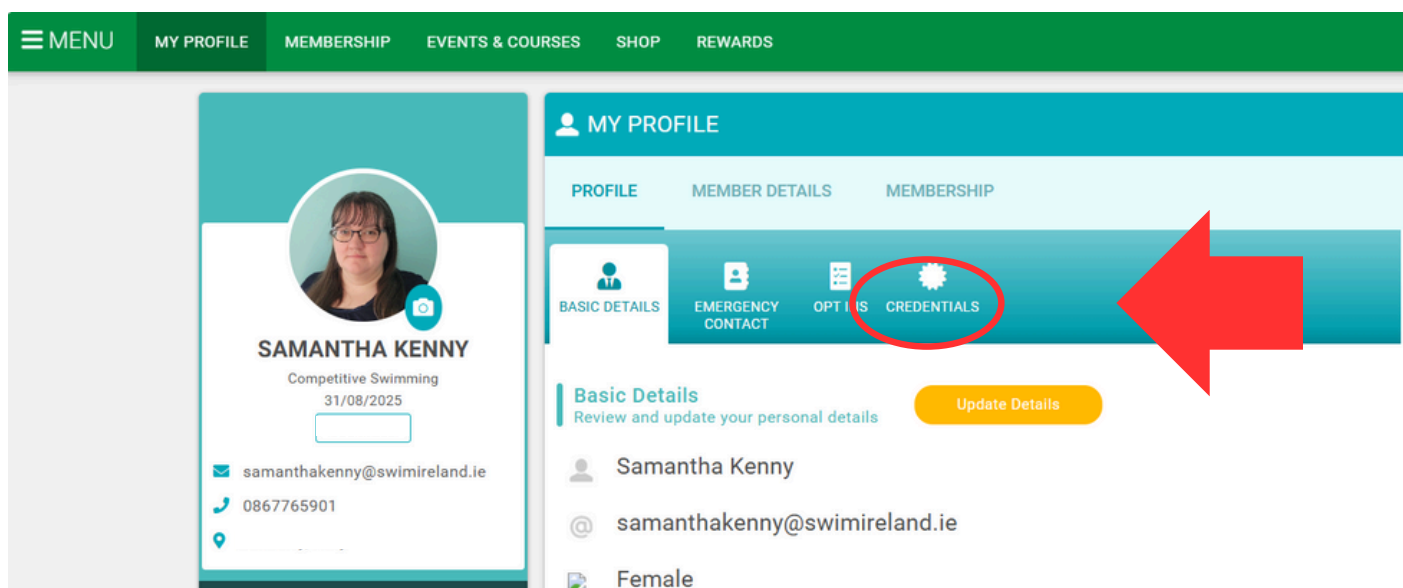

Locating your Credentials

Step 1

Click on the link below and log in using your JustGo log in details
[JustGo sign in page](#)

Step 2

On logging in you will be brought to your profile page. Click on the Credentials icon shown circled in red in the image below.